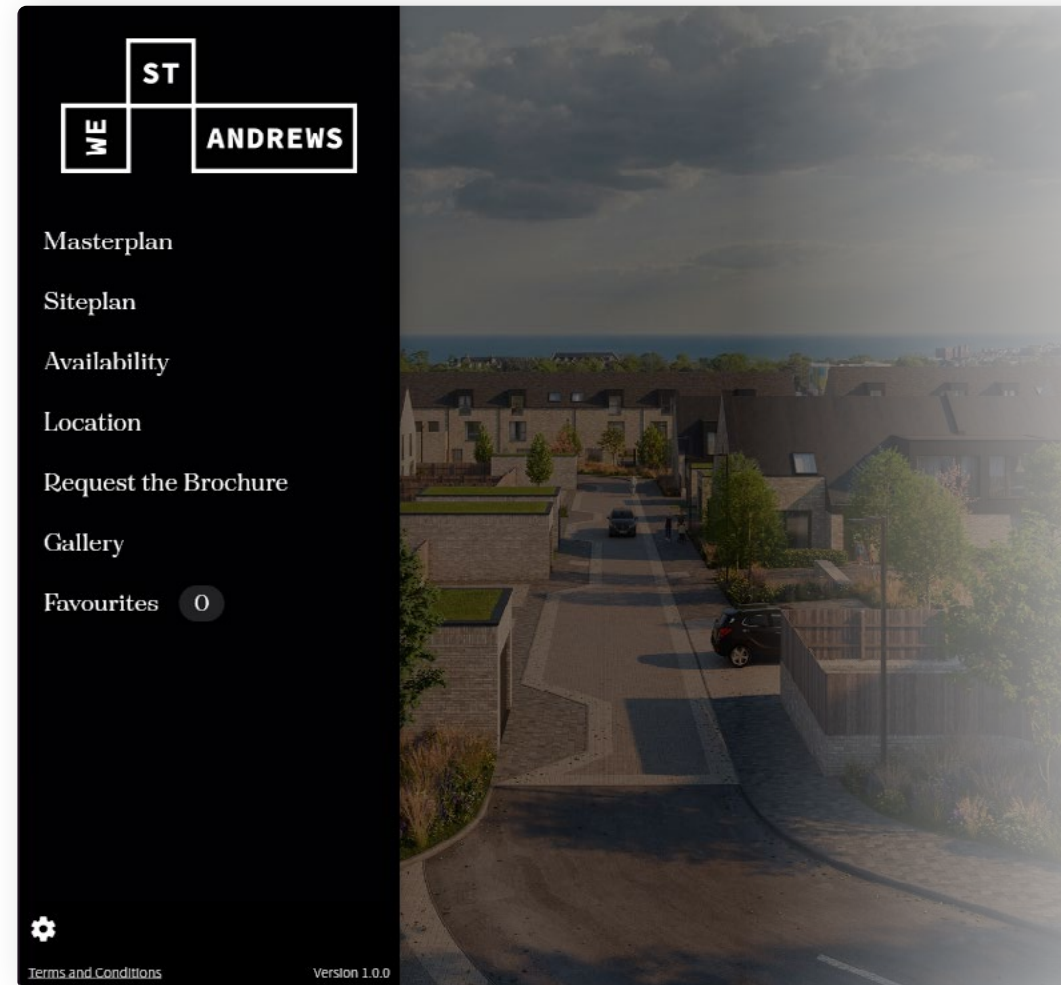

Click below to view the full app and enjoy further features, from exploring location hotspots to comparing apartments and house types.

[Explore Now](#)

GETTING THE MOST OUT OF THE INTERACTIVE DEVELOPMENT MAP

Availability Indicators

Immersive Viewpoints

01. Main Menu

Navigate this tool using the main menu in the top left corner. From here you can access all the tool has to offer; select between site plans, house types, the local area map, galleries and even favourite any plot you like for later reference.

For a more immersive experience, click the person icon in the bottom left corner.

This activates a series of viewpoints across the development, shown as small blue circles. Each one represents a real position within the site.

Simply click on any of these points to:

- See an indicative view of your surroundings
- Get a sense of layout, spacing, and outlook

This feature is designed to help you go beyond the plan - giving you an understanding of how the development will look and feel once complete.