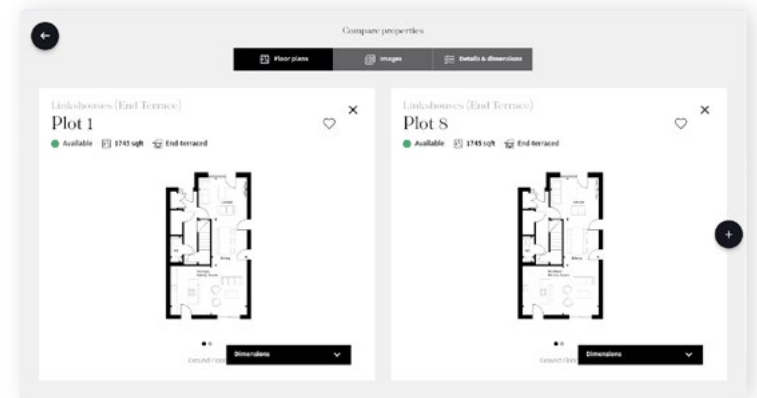

Compare Button

Comparison View